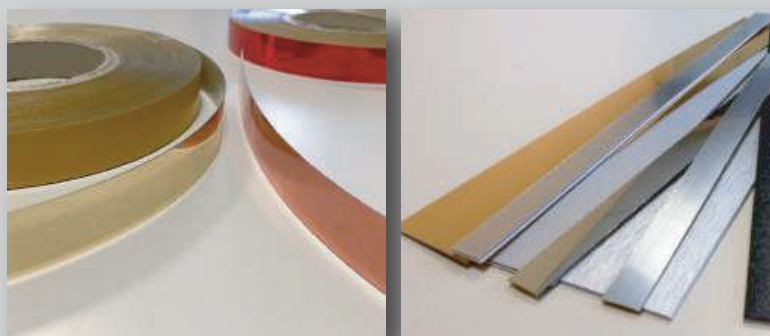

Decoroll adhesive profiles, excellence, aesthetics, ease of application and high performance.

The **Decoroll** line has been designed for the decoration and coating of any object.

The items in this series are adhesive, ease to apply, aesthetically and represent the perfect solution to give a unique touch to the objects on which they are placed.

Decoroll adhesive profiles, find a useful use in decoration and coating of furniture and furnishings, domestic appliances, lamps, etc. Our production is in fact aimed at satisfying the requests of architects, interior designers and art directors.

For over 50 years our company is specialized in the design and production of adhesive materials and listening to our customers and their satisfaction is our strong point.